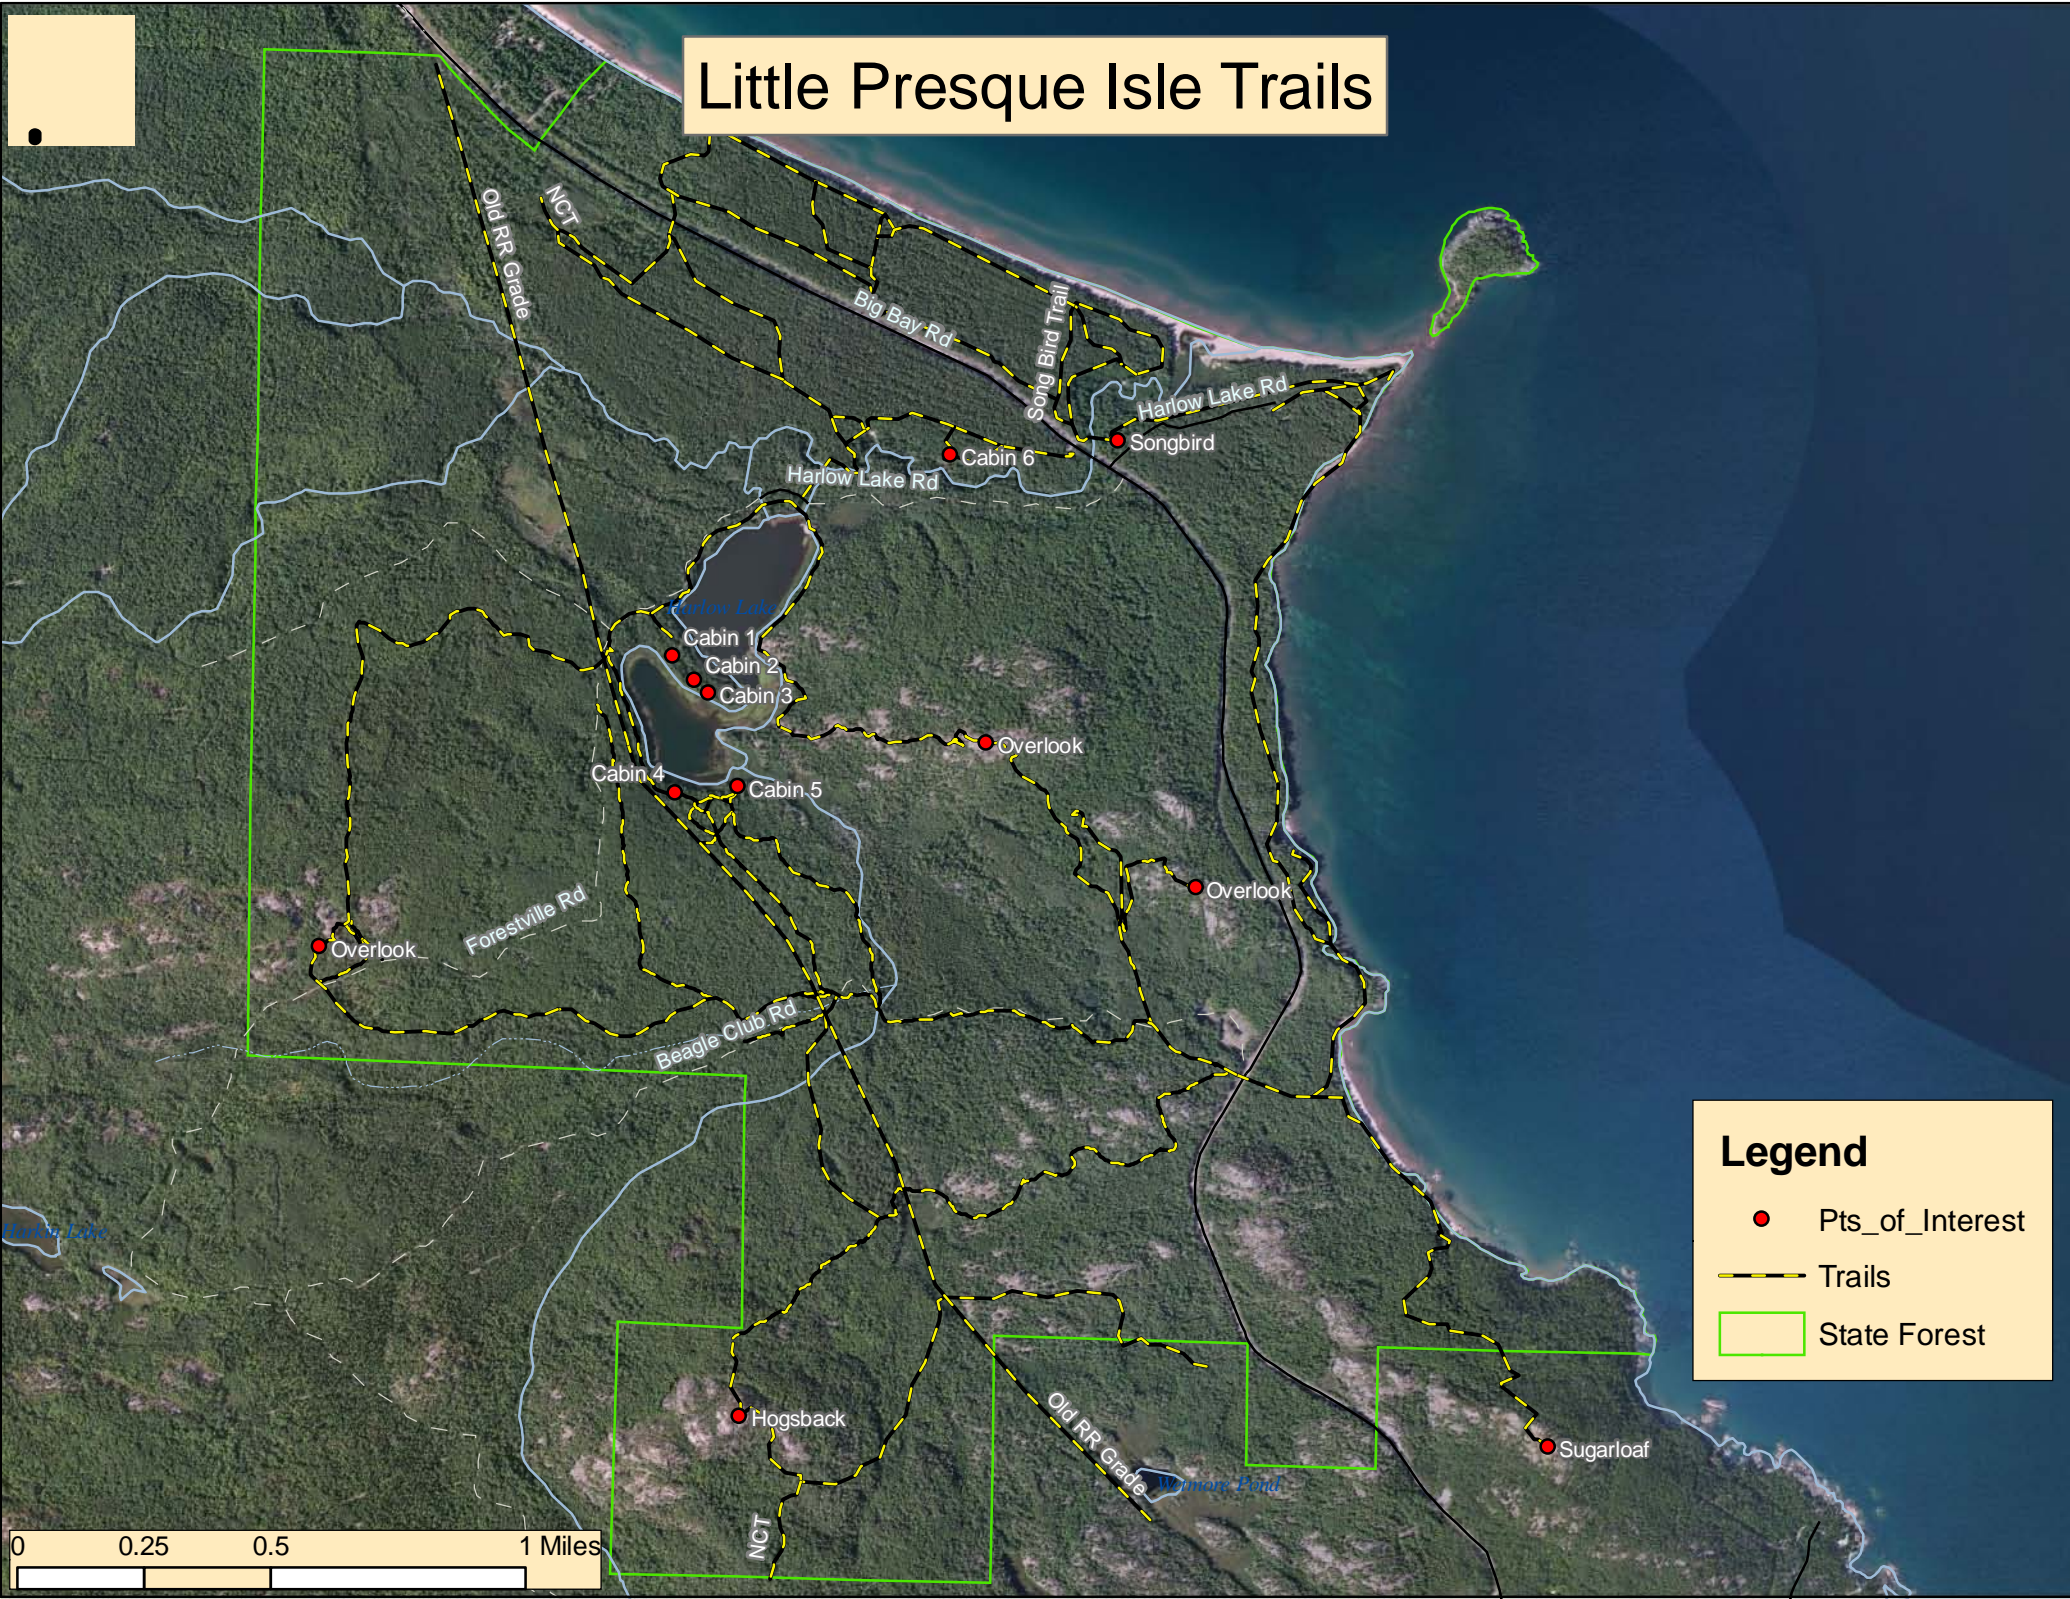

Little Presque Isle Trails

Legend

- Pts_of_Interest
- Trails
- State Forest